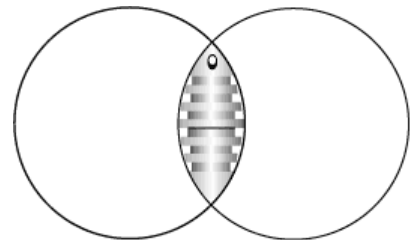

Kirlianphoto: Weber-Isis-Vitalon

Options Envirotek

C.P. 421 Edmundston, N.-B.

E3V 3L1

Web Site : www.options-envirotek.ws

Contact: info@options-Envirotek.ws