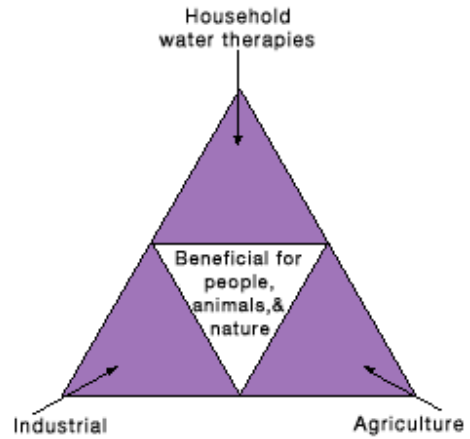

Weber Isis Water Activator Add on 1,5 inch and 1 inch

Weber Isis Water Activator Add on made of high-grade steel for Industry
1 1/2 inch length: 42 cm, largest diameter: 9 cm, maximum operating pressure: 15 bar

Installation in the tap water pipe after water meter

Options Envirotek

C.P. 421 Edmundston, N.-B.

E3V 3L1

Web Site : www.options-envirotek.ws

Contact: info@options-Envirotek.ws

Weber-Isis Water Activator Add-on

Waterplait wich results from water running through a spirale like the horn of a Kudu-Antelope

Schematic illustration of the areas in which the installation of the Water Activator can improve water quality.