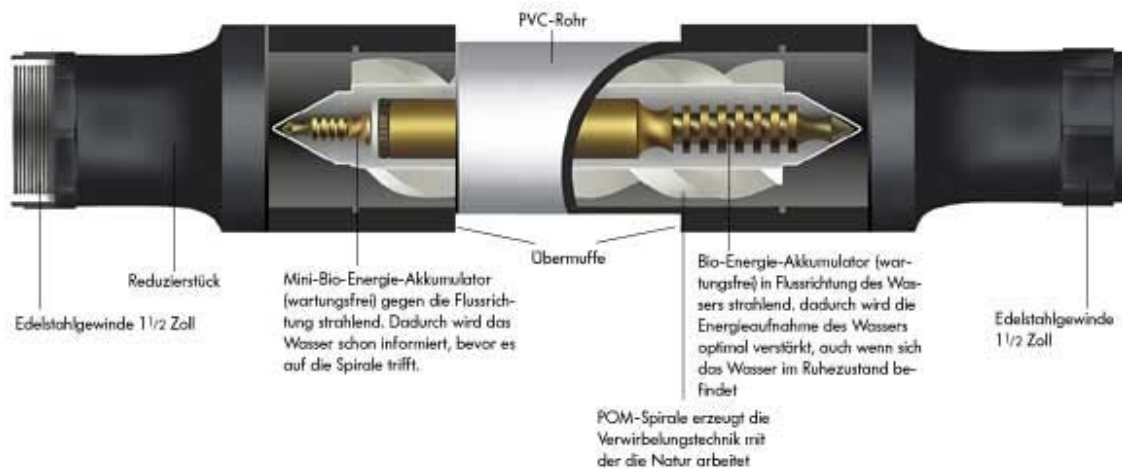

Sectional drawing of the Isis-Water-Activator add on

Sectional drawing with water running through the

Options Envirotek

C.P. 421 Edmundston, N.-B.

E3V 3L1

Web Site : www.options-envirotek.ws

Contact: info@options-Envirotek.ws