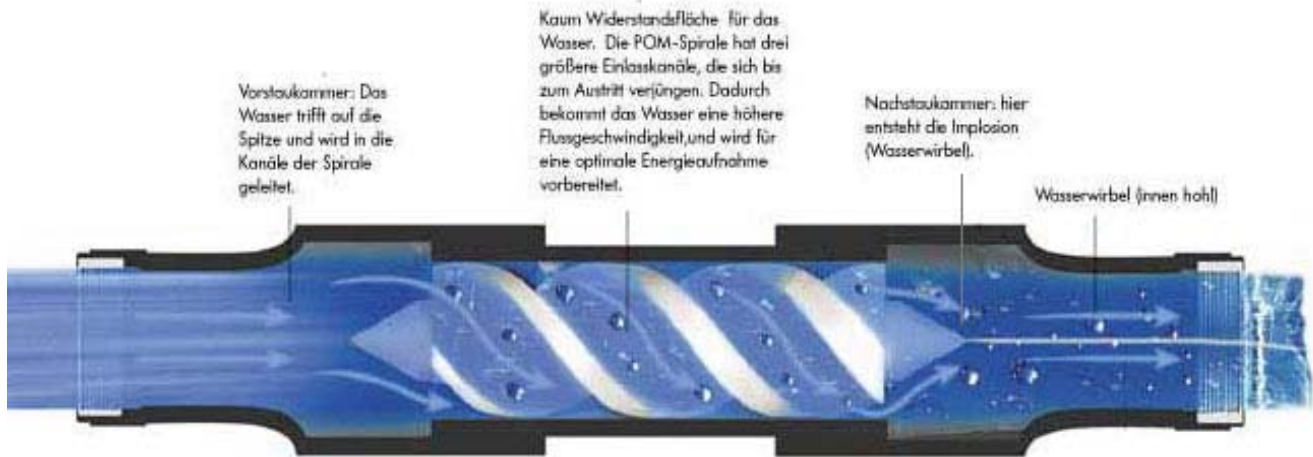

PTIONS ENVIROTEK

Weber-Isis Water Activator Add-on

Isis-Water-Activator add on

Options Envirotek

C.P. 421 Edmundston, N.-B.

E3V 3L1

Web Site : www.options-envirotek.ws

Contact: info@options-Envirotek.ws