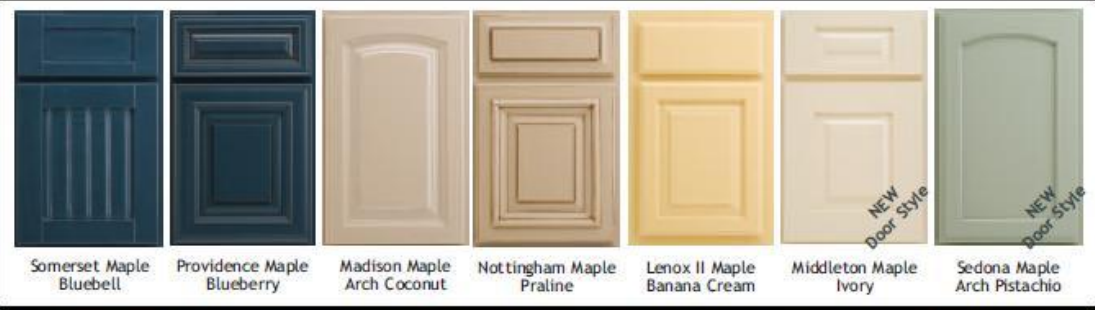

Wellborn Forest Cabinetry

**Cabinetry Display
Presentation**

Madison Cherry Nutmeg Chocolate & Accent
Cabinets feature Parsley on Madison Maple

Madison Cherry Honey Chocolate

Top Left: Chiswick II Maple Spice Chocolate
Bottom Left: Bradenton II Nutmeg
Right: Berlington II Maple Cinnamon Chocolate

The Mediterranean COLLECTION

For those who appreciate the unique, The Spice Collection and The Mediterranean Collection offer an array of custom finishes that mimic antique, weathered, old-world finishes.

Because these finishes are applied by hand, it is important to realize that no two pieces will be exactly the same. The finish color and effects will vary from one door style to another.

Available on oak and maple door styles, The Spice Collection and the Mediterranean Collection finishes are for individuals seeking a bold statement.

Providence Maple Vanilla Bean with Milan Islands

The Spice Collection

Coventry Maple Vanilla Bean Lenox II Maple Arch Custard Plantation Maple Winter Spice Hampton II Peppermint Nottingham Maple Sage Wyndham Maple Buttercup Colony II Maple Dijon