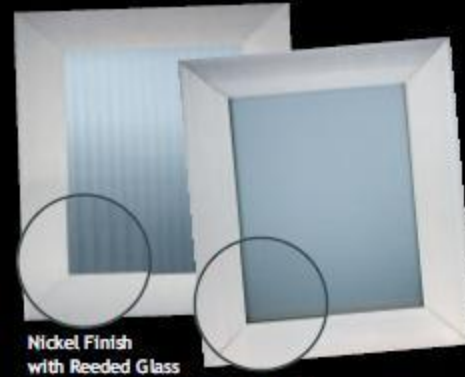

Mantel Arch Victorian Decorative Emperor Beaded Classic

Aluminum Doors

Nickel Finish
with Reeded Glass

Nickel Finish
with Satin Glass

Aluminum Finish
with Reeded Glass

Aluminum Finish
with Satin Glass